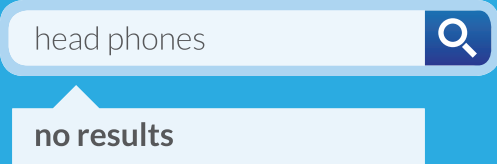

Huh? You sell electronics but I just got “no results” after entering “head phones” into your onsite search?*